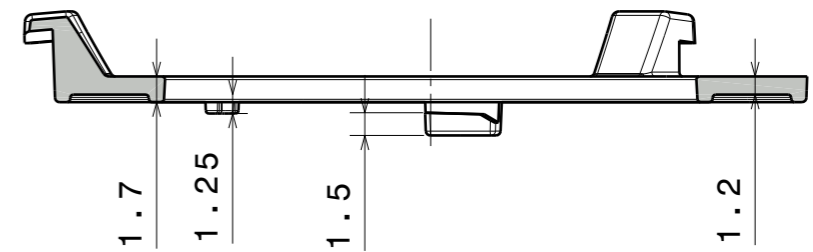

Top view

Side view

Bottom view

Section view A-A
Scale: 2:1

Isometric view

INDEX	PART NO	DESCRIPTION	MATERIAL	COLOUR
1	C14547	LENA-ADAPTER-B	PC	white

Tolerances if not otherwise shown
According to DIN ISO 2768-1
Linear measures:
up to 30mm class M, otherwise class C
According to DIN ISO 2768-2
Form and position: class L

SIZE	PART NUMBER
A3	C14547
SCALE	3:2
WEIGHT	1,6 g
SHEET	1/1