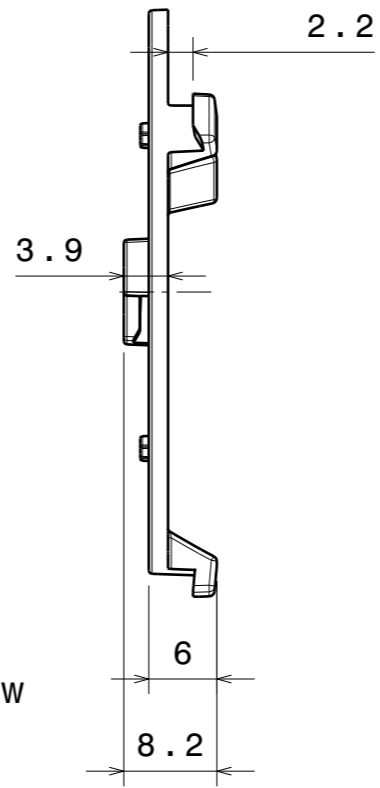

Top view

Side view

Bottom view

Section view A-A
Scale: 2:1

Isometric view

INDEX	PART NO	DESCRIPTION	MATERIAL	COLOUR
1	C14547	LENA-ADAPTER-B	PC	white

Tolerances if not otherwise shown
According to DIN ISO 2768-1
Linear measures:
up to 30mm class M, otherwise class C
According to DIN ISO 2768-2
Form and position: class L

LEDiL

Ledil Oy
Salorankatu 10
FIN 24240 SALO
Finland

THIRD ANGLE PROJECTION:

DRAWING TITLE
C14547_LENA-ADAPTER-B

This drawing is the property
of LEDiL Oy. It may not be
reproduced, copied or
communicated without a written
agreement with LEDiL Oy.

SIZE	PART NUMBER
A3	C14547
SCALE	3:2
WEIGHT	1,6 g
SHEET	1/1