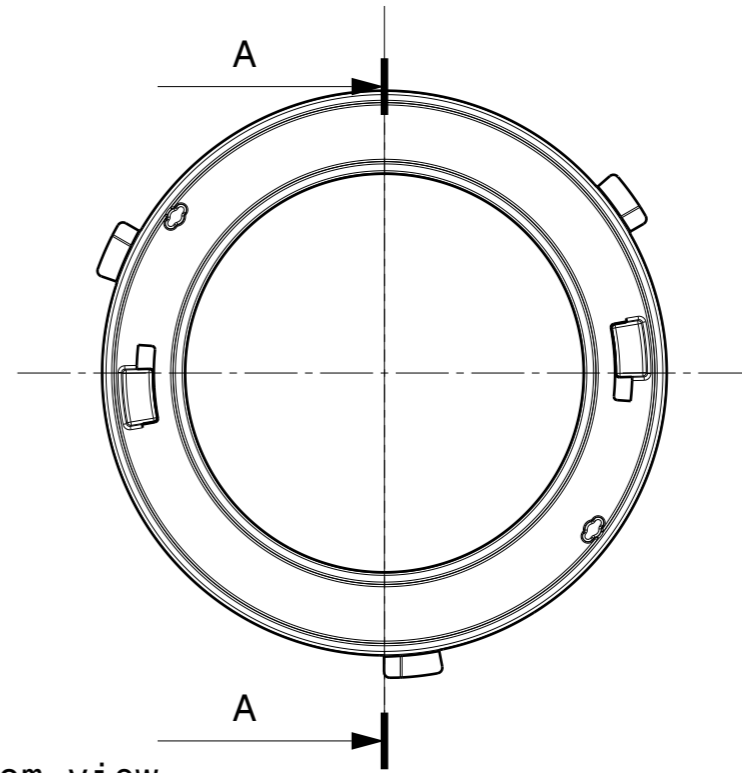

Top view

Side view

Bottom view

Section view A-A
Scale: 2:1

Isometric view

INDEX	PART NO	DESCRIPTION	MATERIAL	COLOUR
1	C14547	LENA-ADAPTER-B	PC	white

Tolerances if not otherwise shown
According to DIN ISO 2768-1
Linear measures:
up to 30mm class M, otherwise class C
According to DIN ISO 2768-2
Form and position: class L

LEDiL

Ledil Oy
Salorankatu 10
FIN 24240 SALO
Finland

THIRD ANGLE PROJECTION:

DRAWING TITLE
C14547_LENA-ADAPTER-B

This drawing is the property
of LEDiL Oy. It may not be
reproduced, copied or
communicated without a written
agreement with LEDiL Oy.

SIZE	PART NUMBER
A3	C14547
SCALE	3:2
WEIGHT	1,6 g
SHEET	1/1